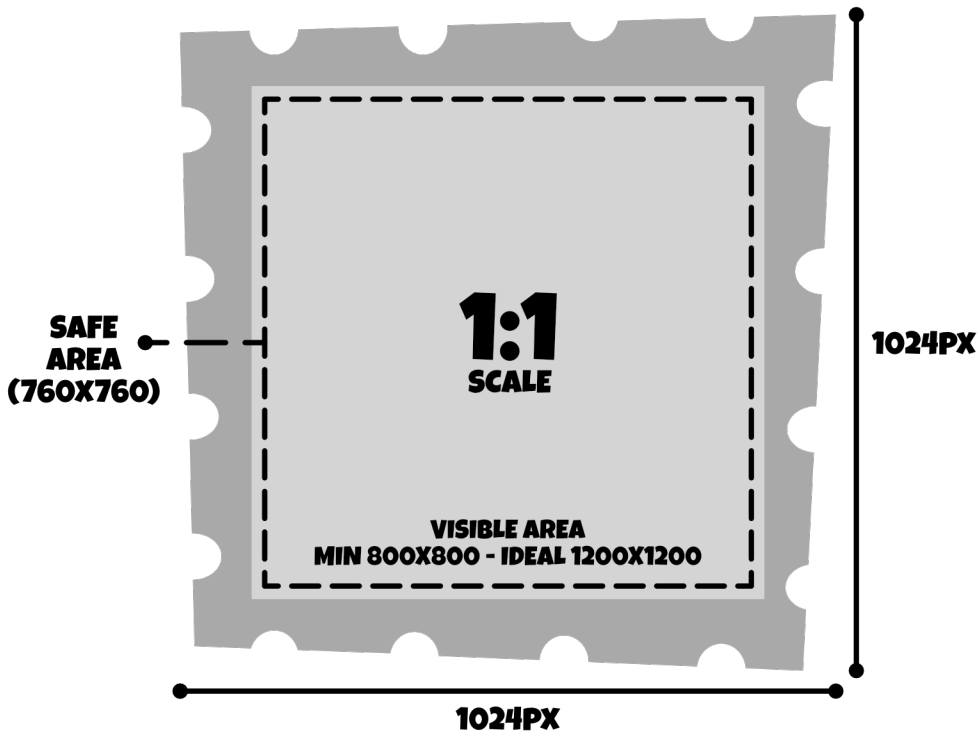

ARTWORK GUIDELINES

MAKE YOUR STAMP CLEAN, CENTERED & READY TO SHINE
UPLOAD SQUARE ARTWORK (800X800 PX OR MORE)

STAMPOO GENERATES THE FINAL 1024X1024 FRAMED STAMP AUTOMATICALLY

STAMPOO VALUES REAL DIGITAL ART

ILLUSTRATION, COLLAGE, 3D GRAPHIC DESIGN... YOUR STYLE MATTERS.
AVOID RAW PHOTOS, LOW EFFORT EDITS OR FULLY AI GENERATED IMAGES.

QUICK RULES:

- KEEP KEY ELEMENTS INSIDE THE SAFE AREA.
- USE FULL BLEED (NO TRANSPARENCY)
- FORMATS: PNG, JPG, HEIC
- MINIMUM 800X800- IDEAL 1200X1200
- MAX FILE SIZE: 8MB